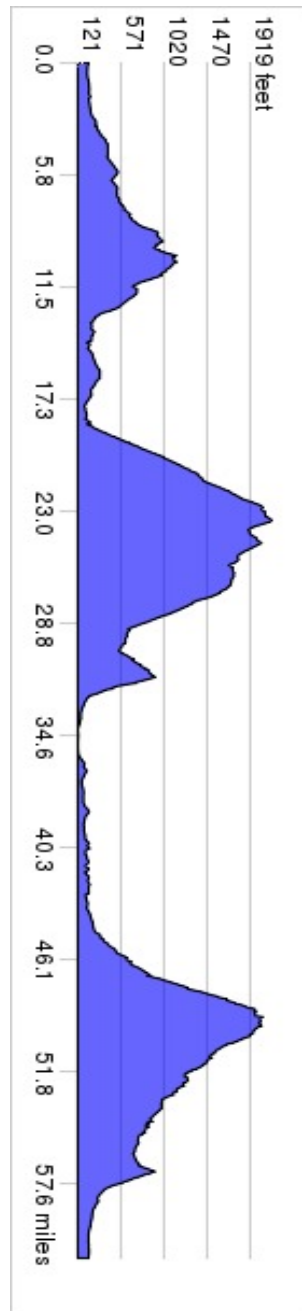

Howarth/Cavedale/Spring Mtn.

Saturday, July 5 / 9:00am

At	go	onto
0.0	L	Summerfield Rd
1.7	R	Bethards Dr
2.1	L	Yulupa Ave
2.7	>	Bennett Valley Rd
5.6	R	Sonoma Mountain Rd
7.8	L	Sonoma Mountain Rd
13.2	R	Warm Springs Rd
14.4	R	Arnold Dr
14.5	L	Carmel Ave
14.7	L	Cold Springs
15.0	L	bike path
Water/bathrooms @regional park		
16.0	R	CA-12
18.3	L	Cavedale Rd
25.8	R	Trinity Rd
30.3	>	Oakville Grade
33.5	L	CA-29 N
33.7	R	Oakville Cross Rd
36.2	L	Silverado Trail
42.7	L	Pope St
Water/bathrooms @Meily park		
43.6	R	Main St
44.0	L	Madrona Ave
44.2	R	Spring Mountain Rd
49.5	>	Helena Rd
56.2	L	Calistoga Rd
58.5	R	Montecito Blvd
59.8	L	Mission Blvd
61.0	R	Montgomery Dr
61.1	L	Summerfield Rd
61.4	L	Howarth Park

Ride Leader Sherry Adams 707-294-7442

Carry ID, Wear a Helmet

Sonoma Emergency 707-565-2121